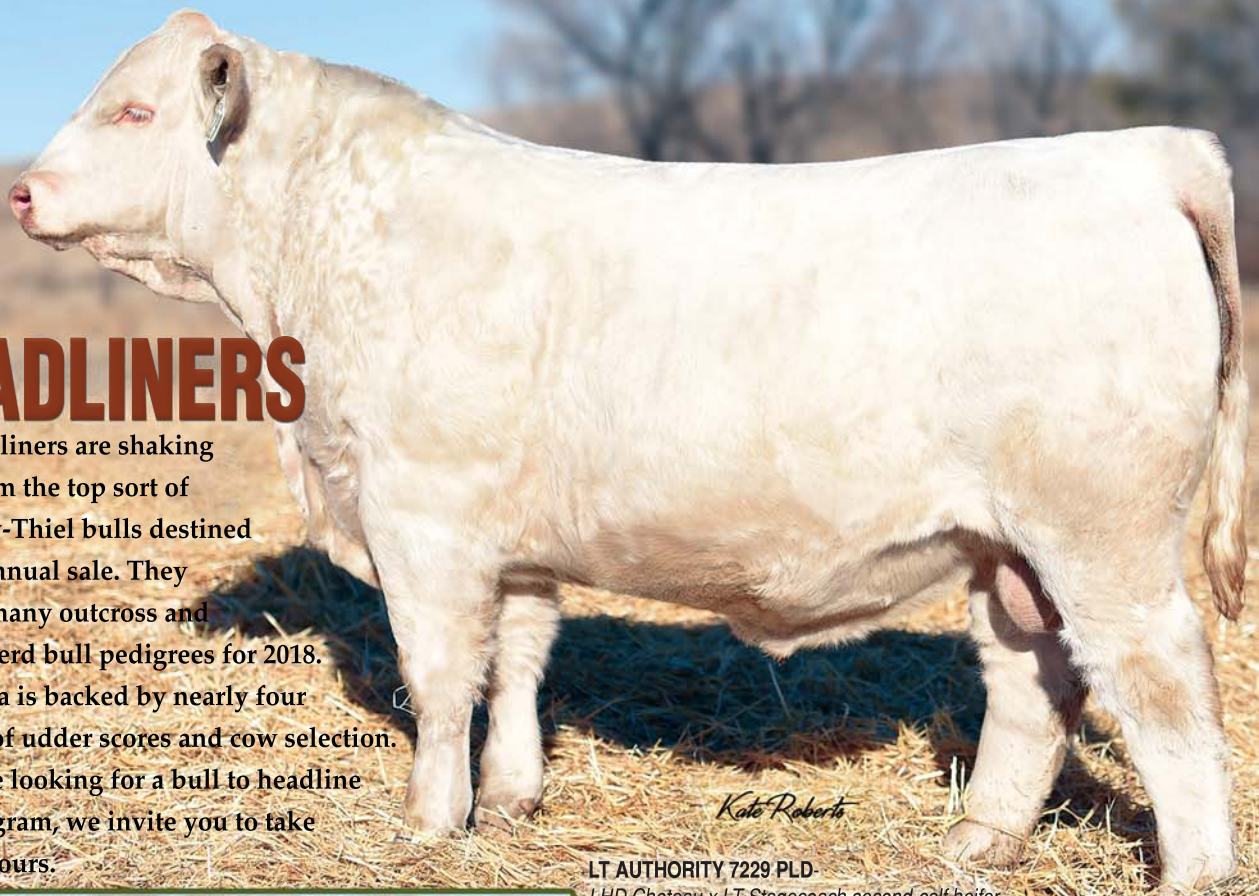

HEADLINERS

The headliners are shaking loose from the top sort of Lindskov-Thiel bulls destined for our annual sale. They include many outcross and unique herd bull pedigrees for 2018. Solid data is backed by nearly four decades of udder scores and cow selection. If you are looking for a bull to headline your program, we invite you to take a look at ours.

Kate Roberts

LT AUTHORITY 7229 PLD

LHD Chateau x LT Stagecoach second-calf heifer

BW: 82 lbs.; AWW: 924 lbs., Ratio: 112

EPD - CE: 3.9; BW: -1.1; WW: 38; YW: 72; Milk: 14; Mtnl: 33;

SC: 1.2; REA: .37; MB: -.08

Kate Roberts

LT BENCHMARK 7045 PLD - LT Rushmore 8060 Pld x first-calf heifer by Key's Progressive x LT Brenda 8034.

BW: 89 lbs.; AWW: 888 lbs., Ratio: 106. EPD - CE: 9.2; BW: -1.9; WW: 34; YW: 57; Milk: 16; Mtnl: 33; SC: 1.2; REA: .58; MB: .07

Kate Roberts

LT LANDMARK 7044 PLD- LT Landmark x first-calf heifer sired by LT Sundance out of LT Blue Value's full sister.

BW: 79 lbs.; AWW: 860 lbs., Ratio: 103. EPD - CE: 8.9; BW: -2.2; WW: 34; YW: 61; Milk: 16; Mtnl: 33; SC: 1.2; REA: .44; MB: .15